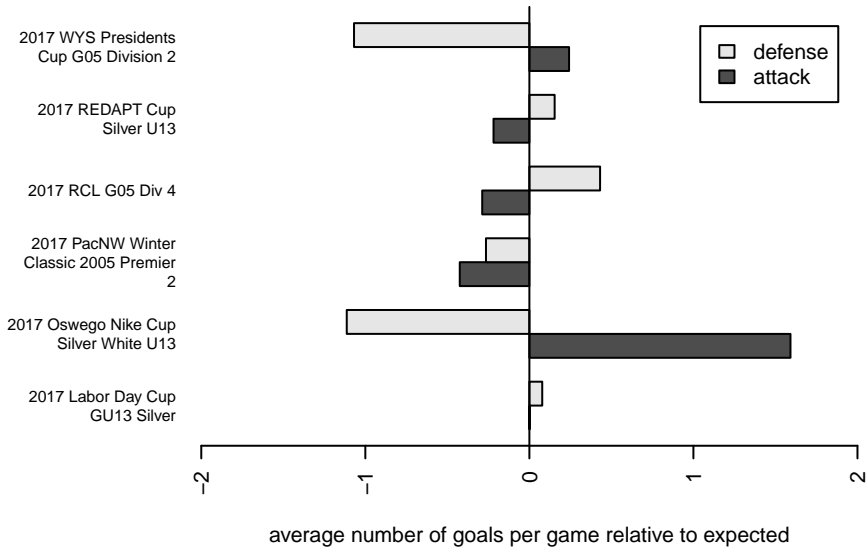

PacNW White G05

Pacific Northwest SC
 Tukwila, WA
 G05 total strength=668
 attack=0.86 defense=0.46
 fall league = RCL G05 Div 4

alt names used:
 PACIFIC NORTHWEST PACNW 2005 WHITE ()
 PACIFIC NORTHWEST PACNW 2005 WHITE ()
 PacNW G05 White
 PacNW G05 White C
 PacNW G05 White C
 PacNW G05 White C

Venues played:
 2017 Oswego Nike Cup Silver White U13
 2017 REDAPT Cup Silver U13
 2017 Labor Day Cup GU13 Silver
 2017 RCL G05 Div 4
 2017 PacNW Winter Classic 2005 Premier 2
 2017 WYS Presidents Cup G05 Division 2

**attack and defense variance (black dot)
relative to other teams
and top 10 in region**

**attack and defense rating
relative to others at age
and all opponents in last 13 months**

Performance relative to 13 month average