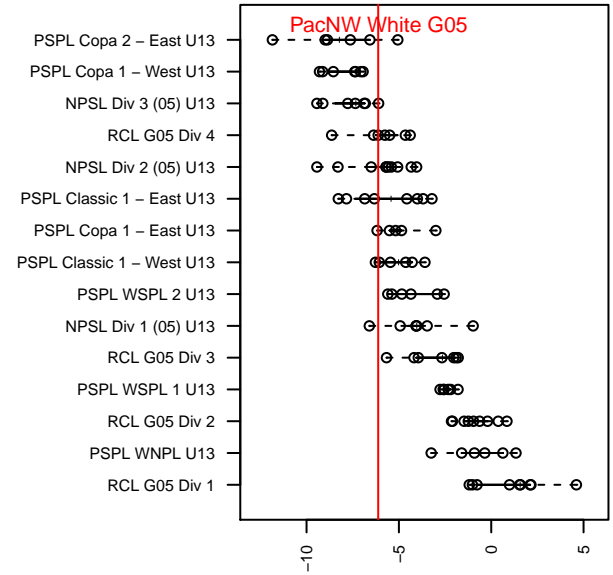

PacNW White G05

Pacific Northwest SC
 Tukwila, WA
 G05 total strength=668
 attack=0.86 defense=0.46
 fall league = RCL G05 Div 4

alt names used:
 PACIFIC NORTHWEST PACNW 2005 WHITE ()
 PACIFIC NORTHWEST PACNW 2005 WHITE ()
 PacNW G05 White
 PacNW G05 White C
 PacNW G05 White C
 PacNW G05 White C

**attack and defense variance (black dot)
relative to other teams
and top 10 in region**

**attack and defense rating
relative to others at age
and all opponents in last 13 months**

Performance relative to 13 month average