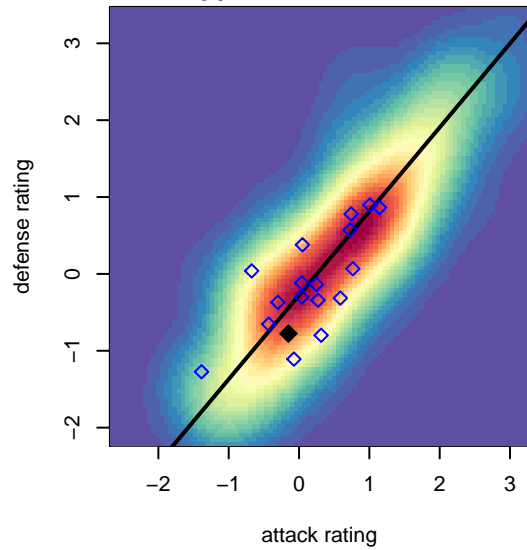

PacNW White G05

Pacific Northwest SC
 Tukwila, WA
 G05 total strength=668
 attack=0.86 defense=0.46
 fall league = RCL G05 Div 4

alt names used:
 PACIFIC NORTHWEST PACNW 2005 WHITE ()
 PACIFIC NORTHWEST PACNW 2005 WHITE ()
 PacNW G05 White
 PacNW G05 White C
 PacNW G05 White C
 PacNW G05 White C

**attack and defense variance (black dot)
relative to other teams
and top 10 in region**

**attack and defense rating
relative to others at age
and all opponents in last 13 months**

Performance relative to 13 month average