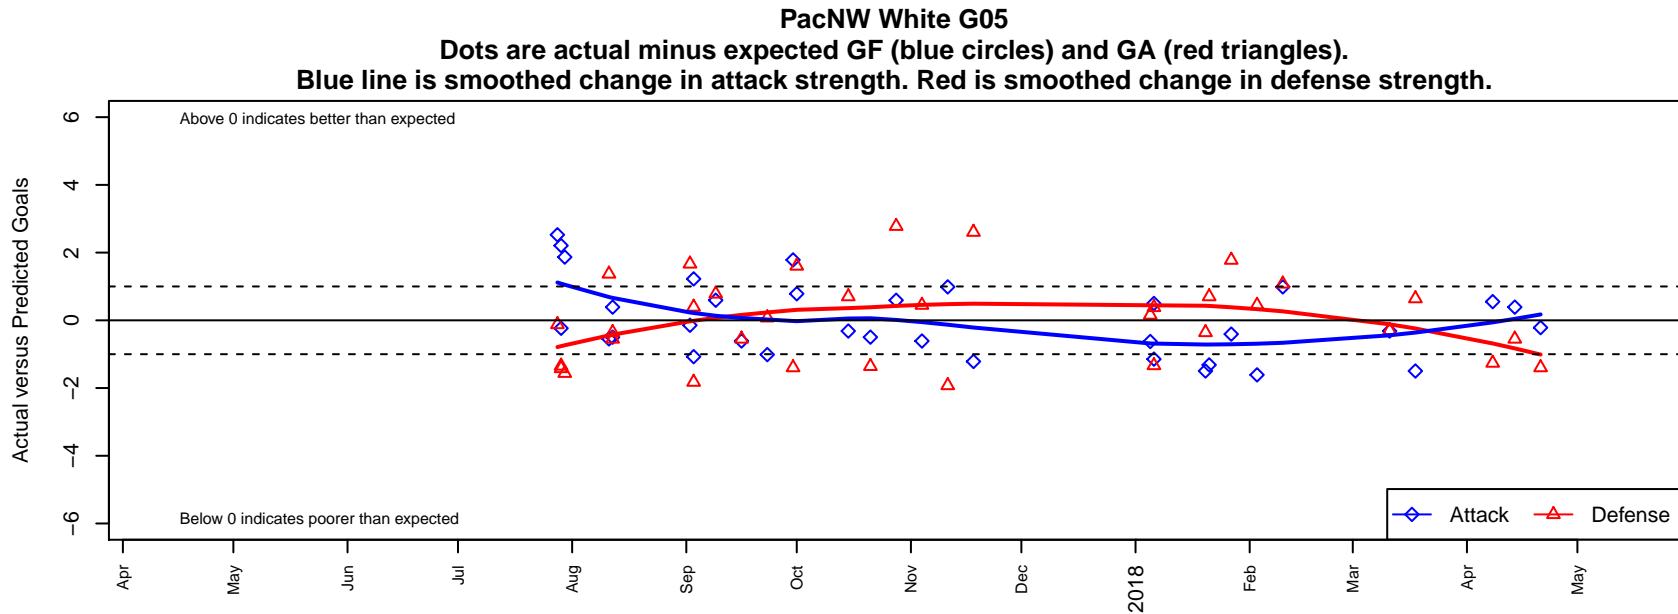

PacNW White G05

Pacific Northwest SC
 Tukwila, WA
 G05 total strength=668
 attack=0.86 defense=0.46
 fall league = RCL G05 Div 4

alt names used:
 PACIFIC NORTHWEST PACNW 2005 WHITE ()
 PACIFIC NORTHWEST PACNW 2005 WHITE ()
 PacNW G05 White
 PacNW G05 White C
 PacNW G05 White C
 PacNW G05 White C

**attack and defense variance (black dot)
relative to other teams
and top 10 in region**

**attack and defense rating
relative to others at age
and all opponents in last 13 months**

Performance relative to 13 month average