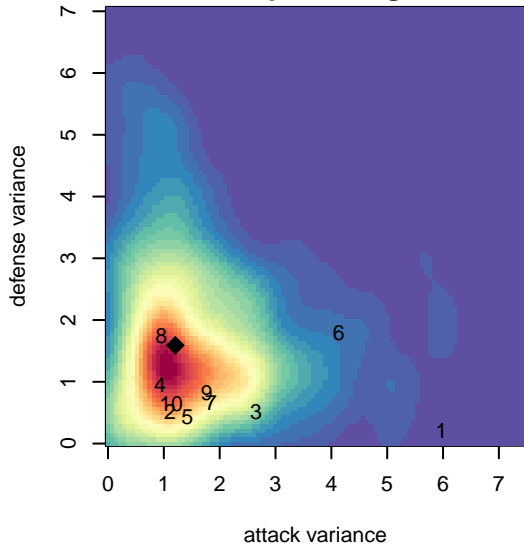

PacNW White G05

Pacific Northwest SC
 Tukwila, WA
 G05 total strength=668
 attack=0.86 defense=0.46
 fall league = RCL G05 Div 4

alt names used:
 PACIFIC NORTHWEST PACNW 2005 WHITE ()
 PACIFIC NORTHWEST PACNW 2005 WHITE ()
 PacNW G05 White
 PacNW G05 White C
 PacNW G05 White C
 PacNW G05 White C

**attack and defense variance (black dot)
relative to other teams
and top 10 in region**

**attack and defense rating
relative to others at age
and all opponents in last 13 months**

Performance relative to 13 month average