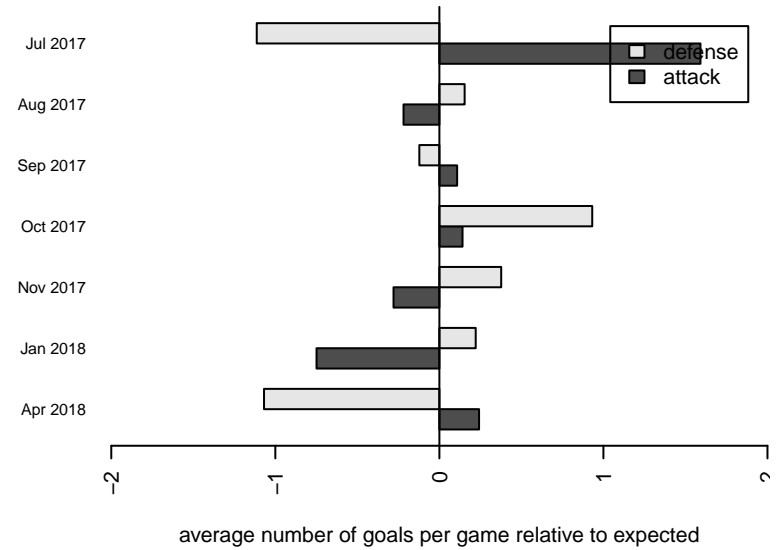

Performance relative to 13 month average